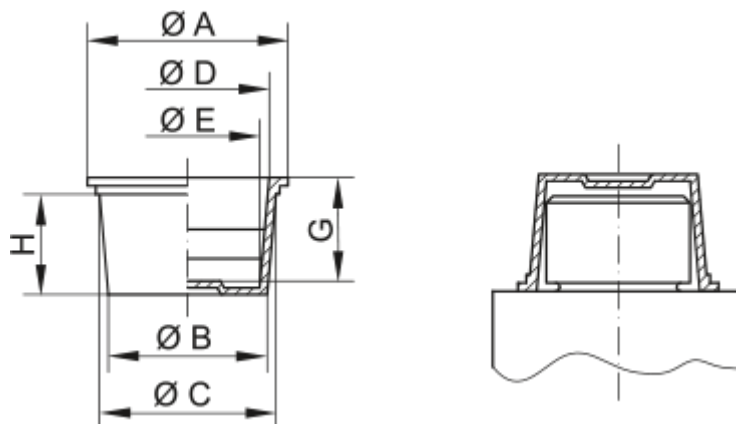

Article number: 59GPN610U2

Description: KLEE Universal plugs GPN 610 U - ( $\varnothing$  6-7,8/  $\varnothing$  6,2-4,4)

## Measures

---

A = 11

B = 6

C = 7.8

D = 6.2

E = 4.4

G = 10.8